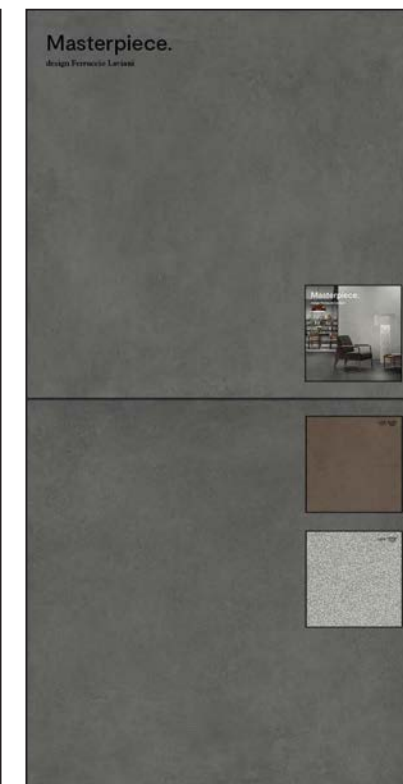

Codice Wall Master Coal: **9X00783**

Tozzetti 29,8x29,8: Master Brown
Piece Light