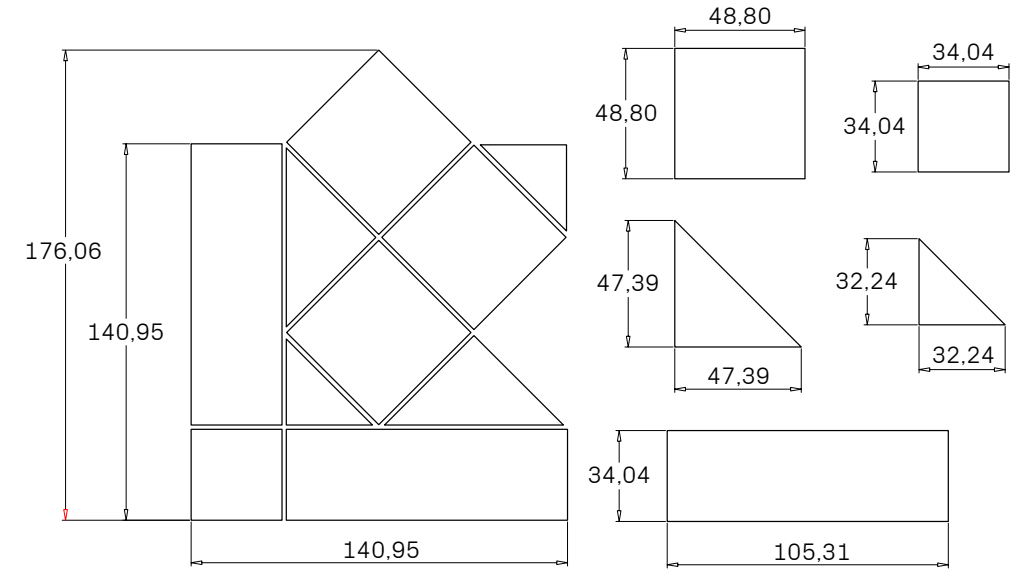

Victorian

Corner

Special pieces