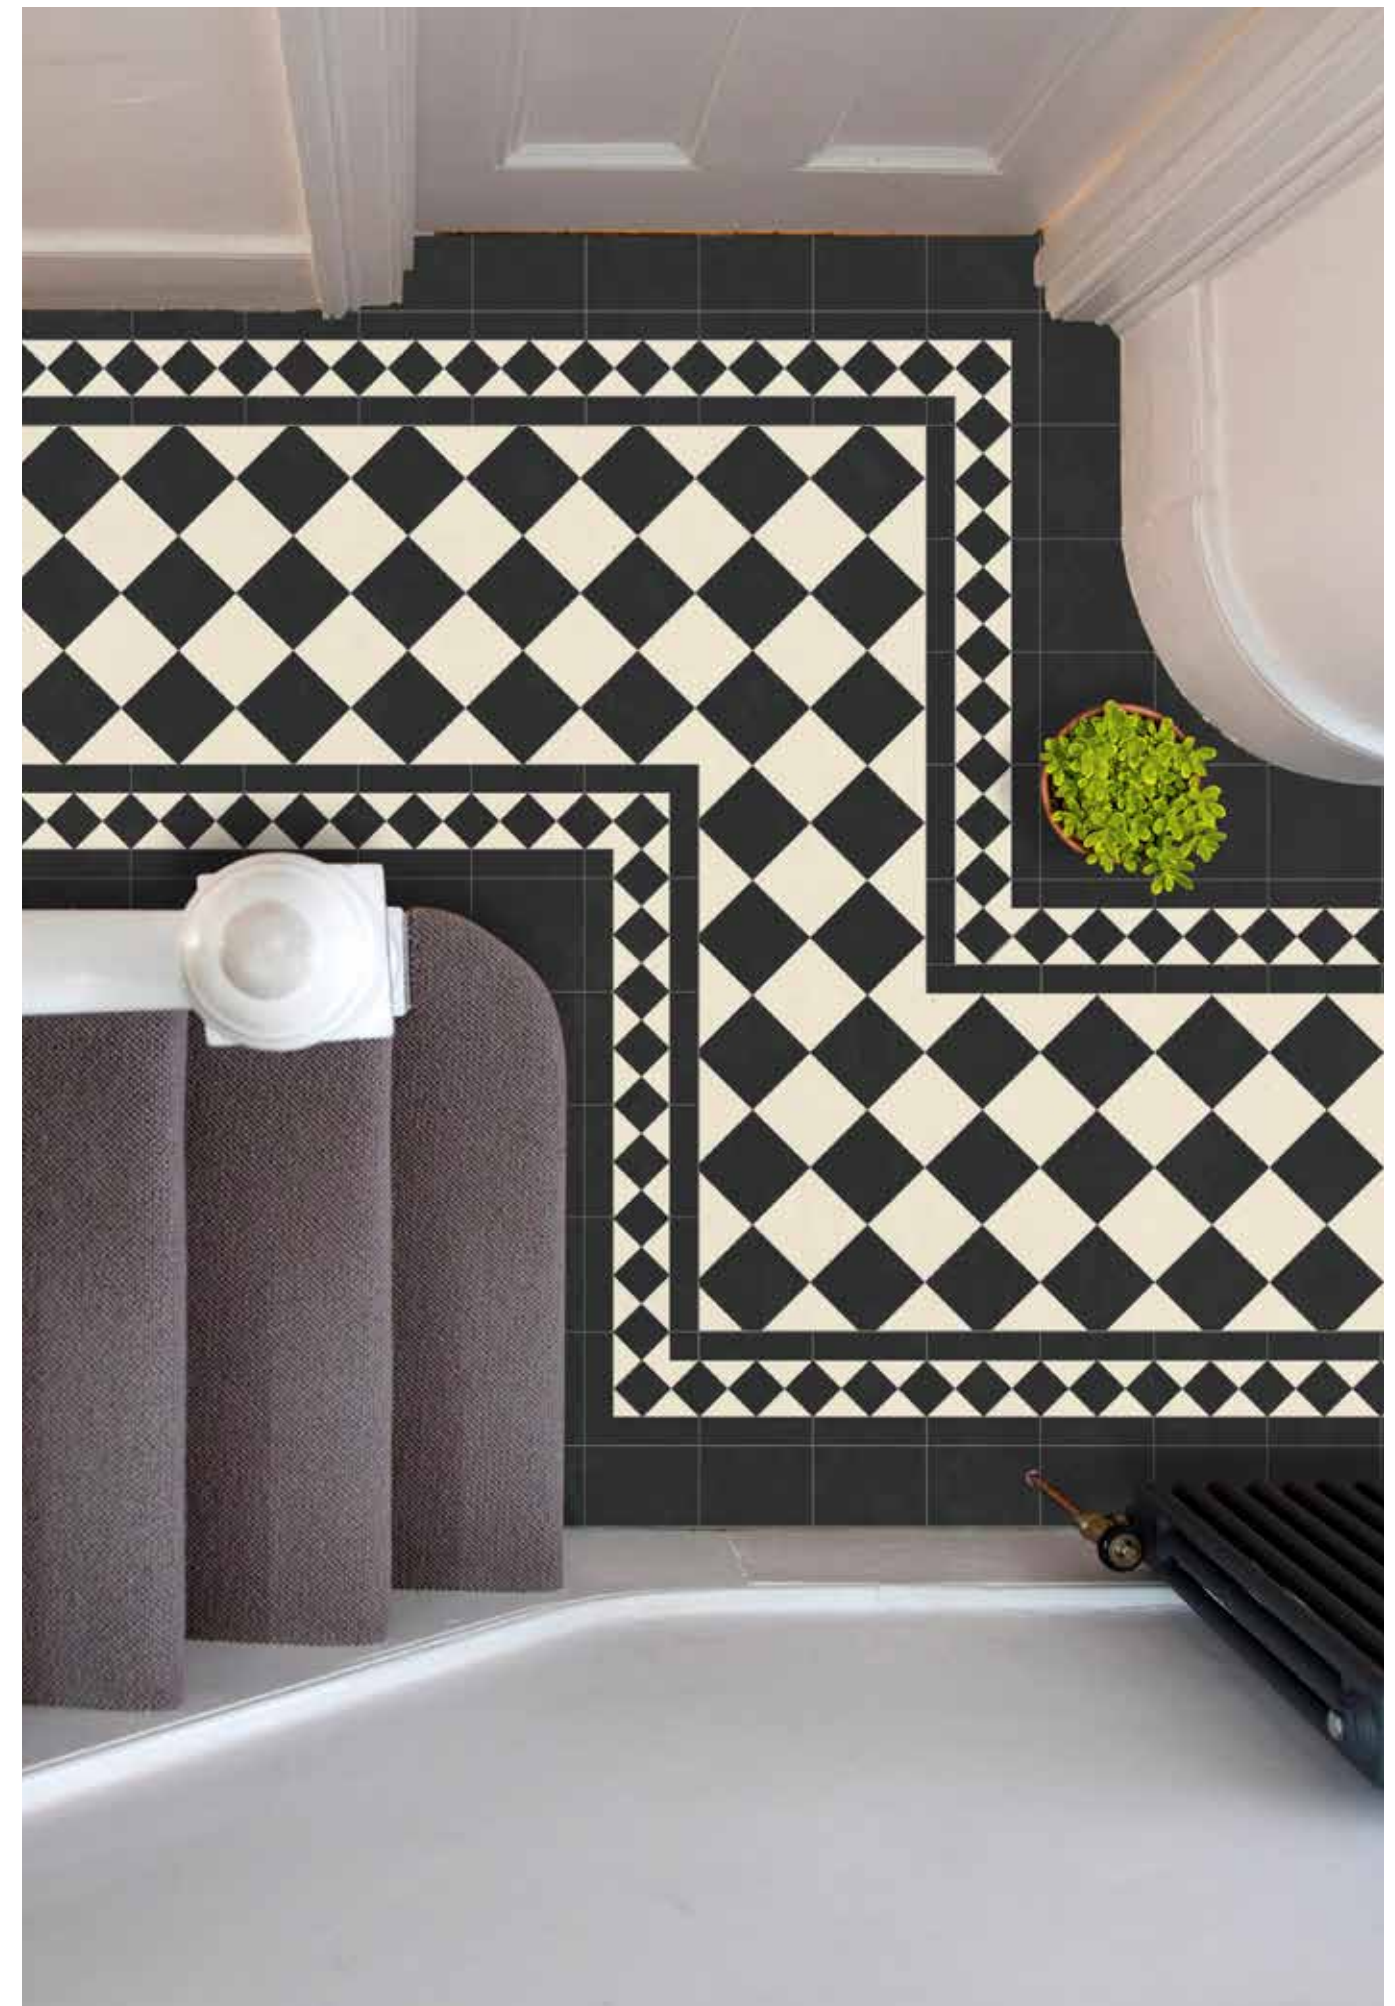

Micro.   Cambrigde White | Black   Cheshire Border White | Black   Raiser/Filler Black   07