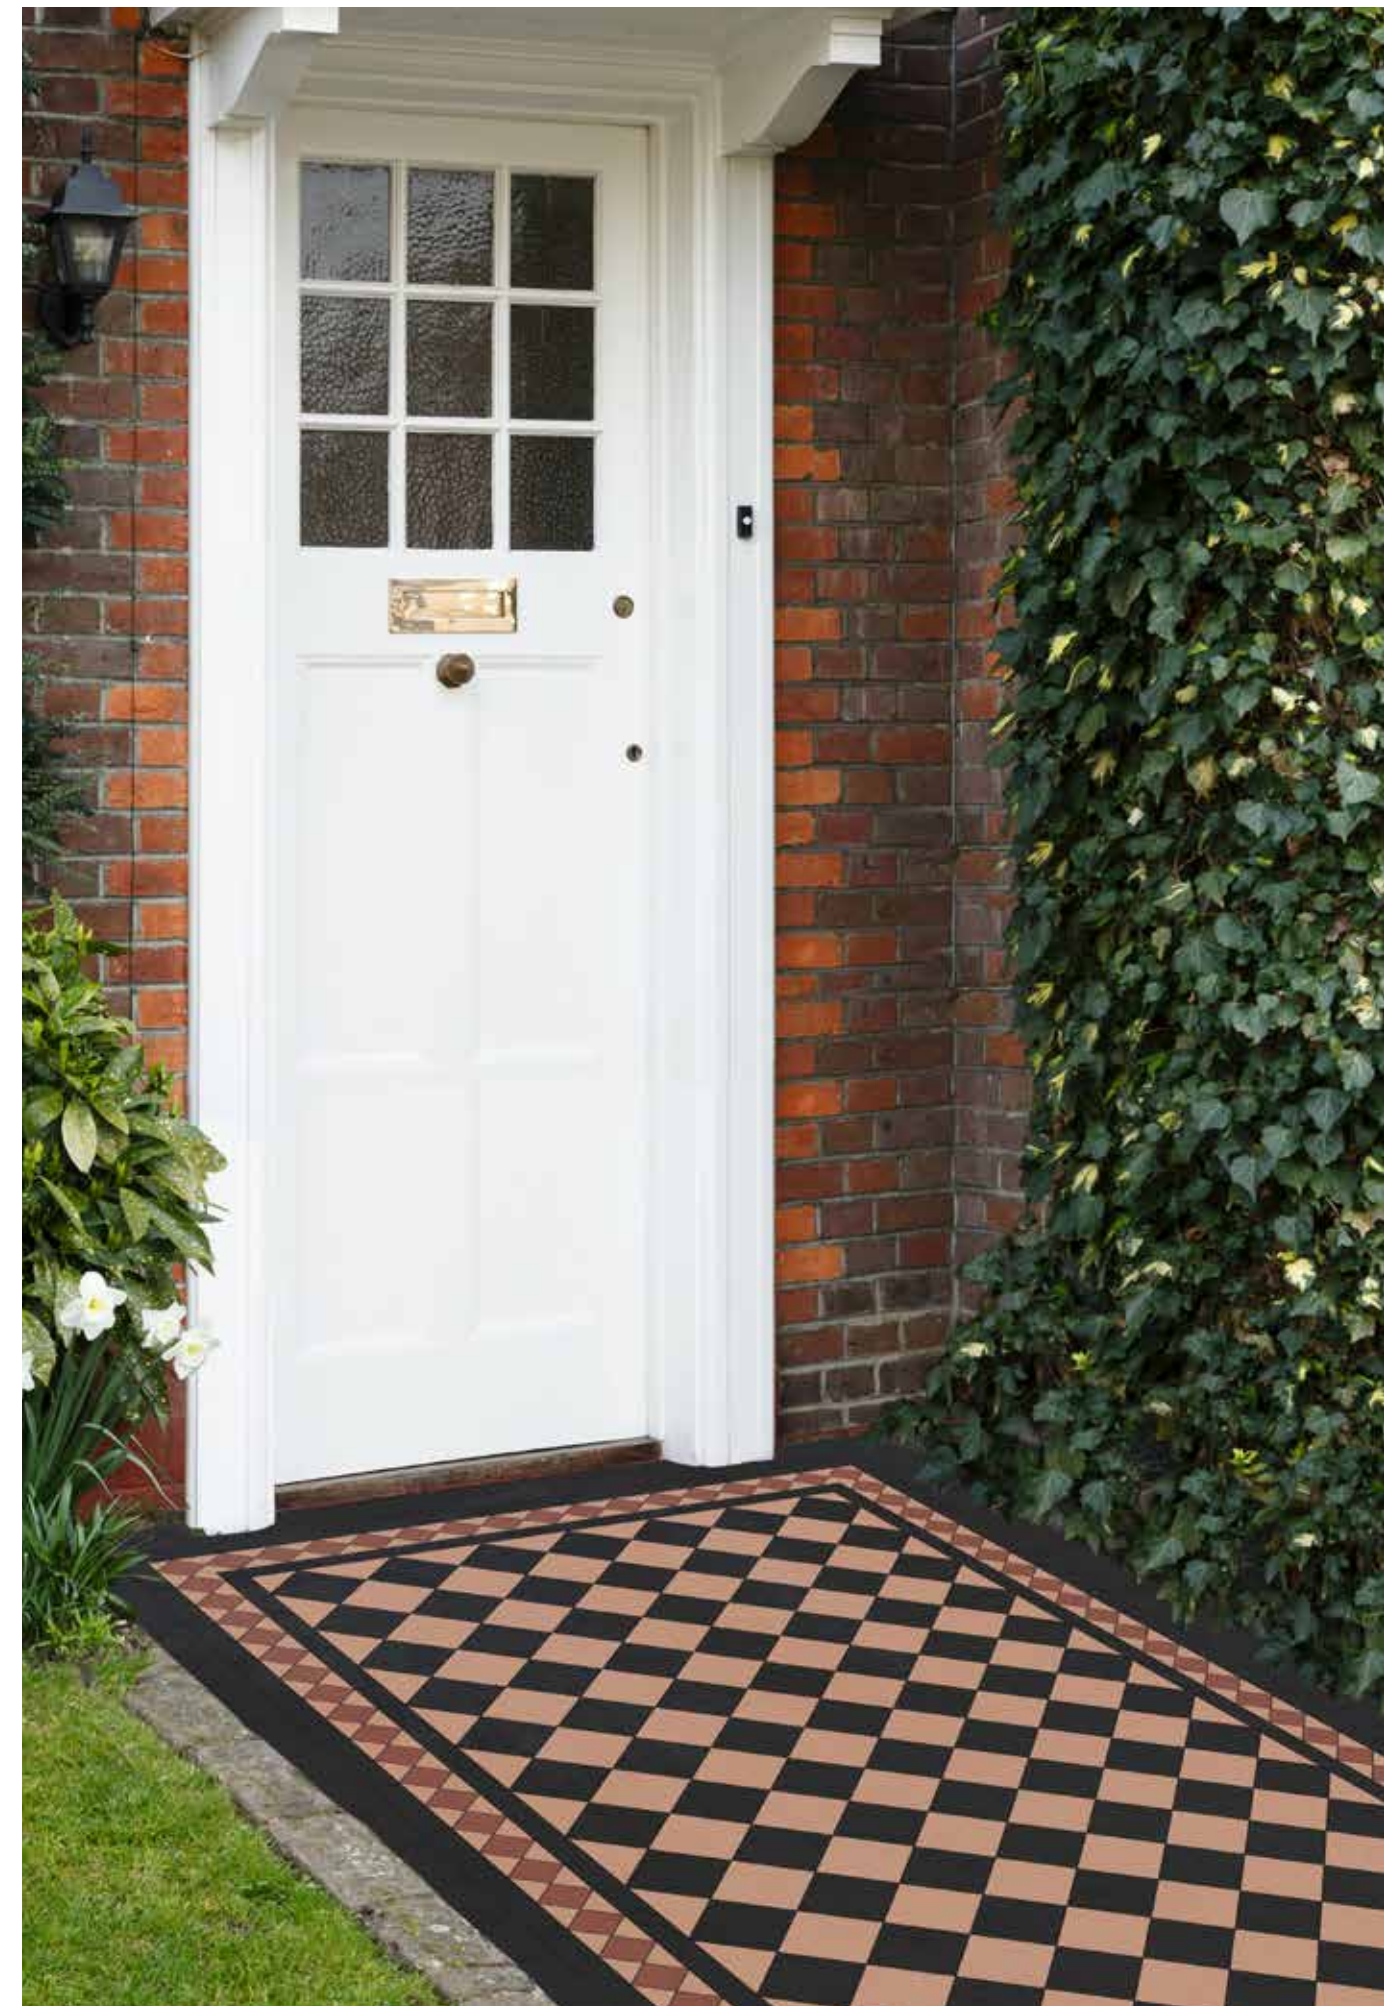

Lincoln

Terracotta | Black 10x10cm

Composition
Klinker 50%
Black 50%

Suffolk Corner
Terracotta | Klinker | Black

Hereford

White | Black 5x5cm

Composition

White 50%
Black 50%