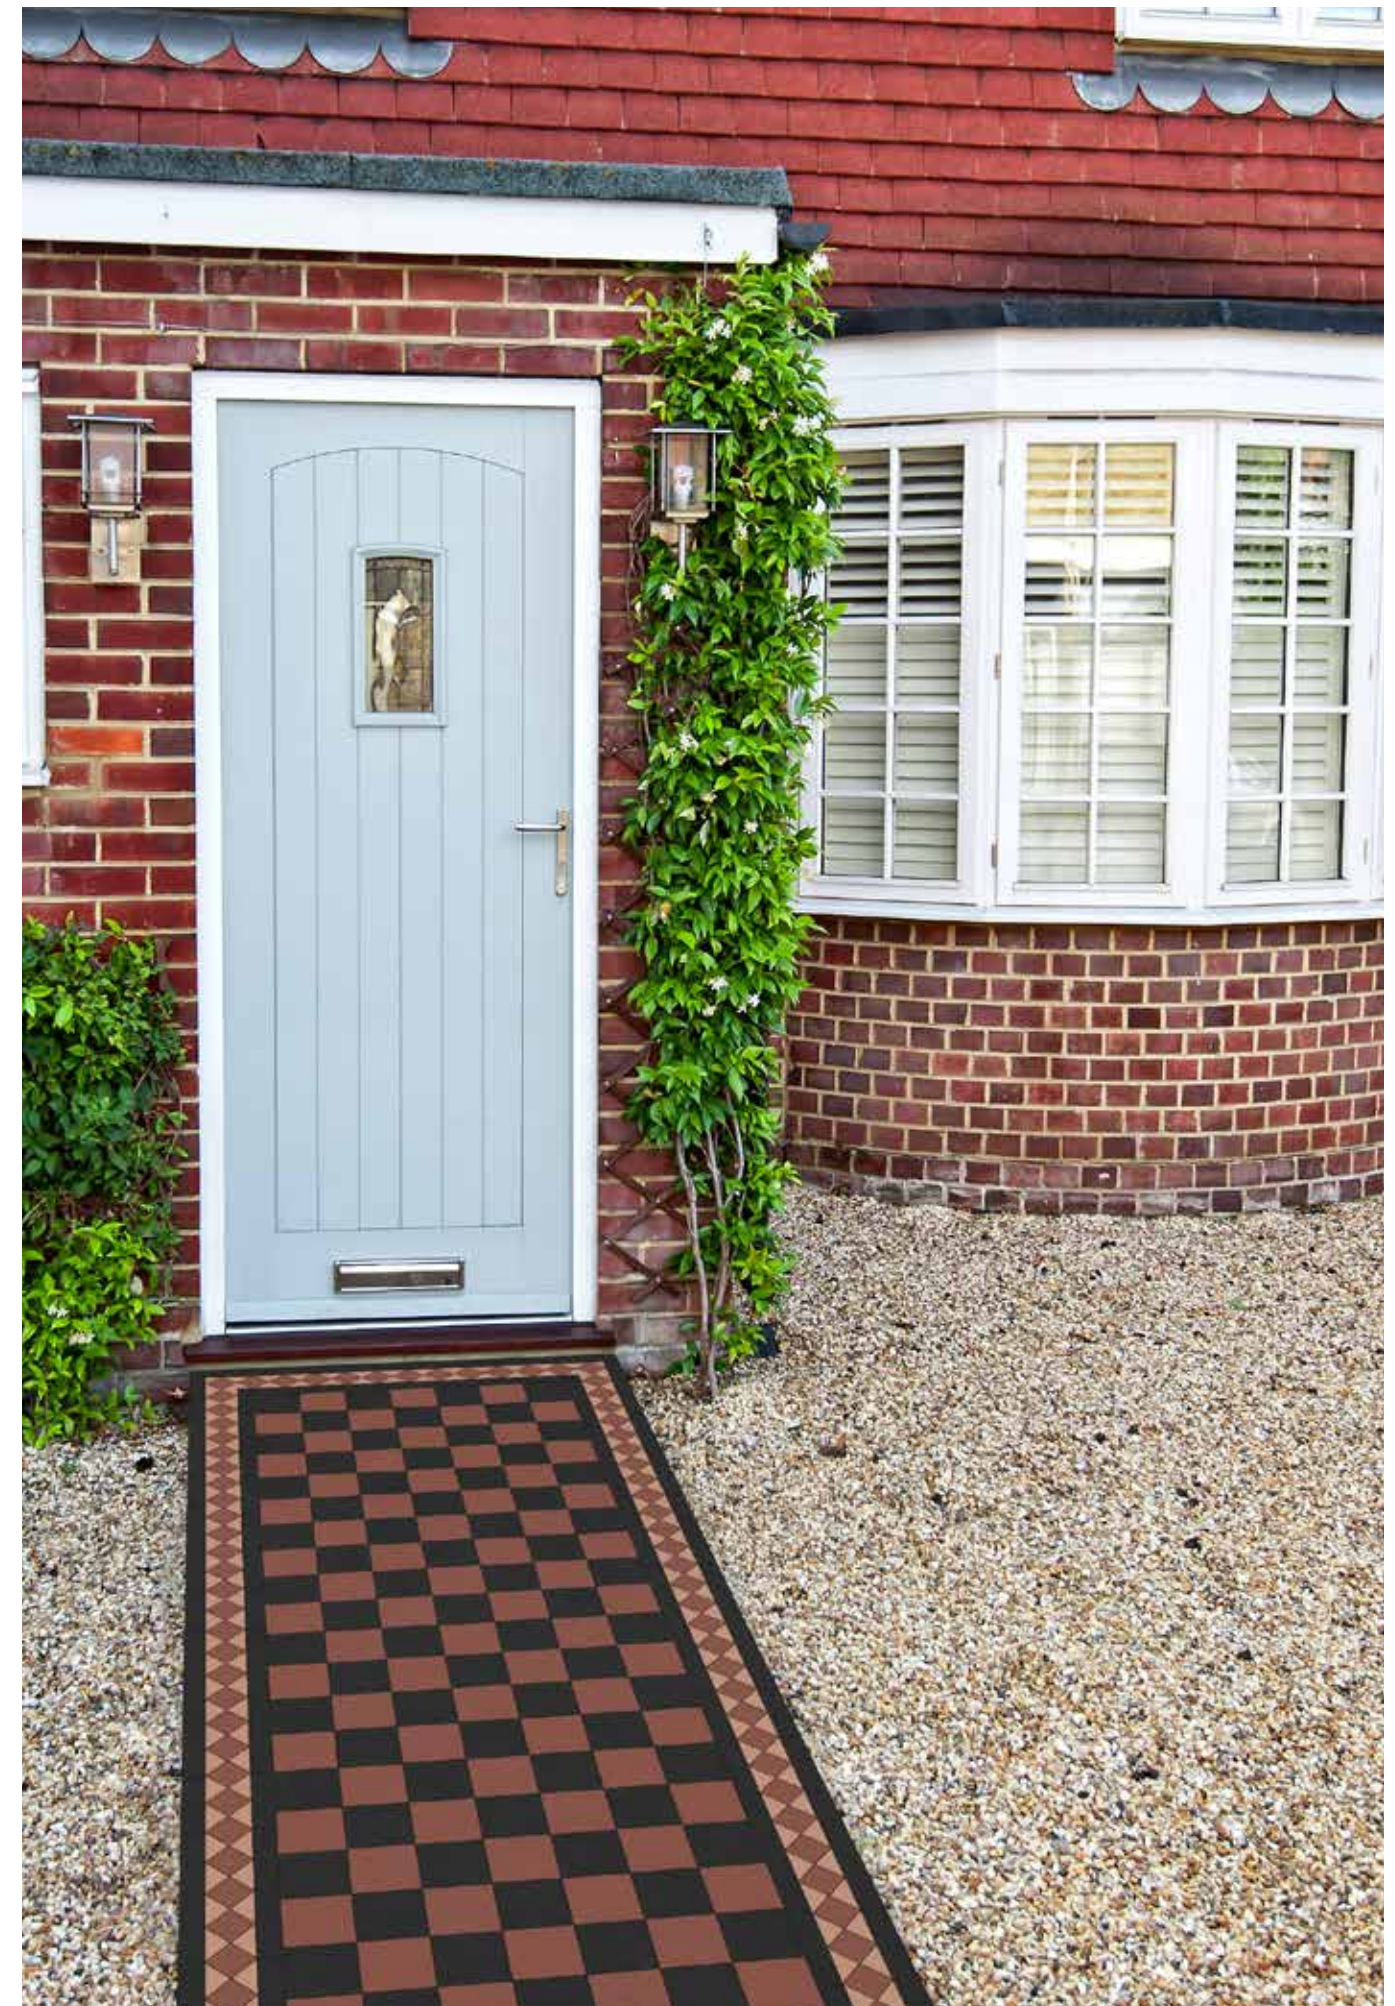

Norwich

Klinker | Black 10x10cm

Composition
Klinker 50%
Black 50%

Suffolk Border
Terracotta | Klinker | Black

Ely

Klinker | Black 10x10cm

Composition
Klinker 50%
Black 50%

Suffolk Corner
Terracotta | Klinker | Black