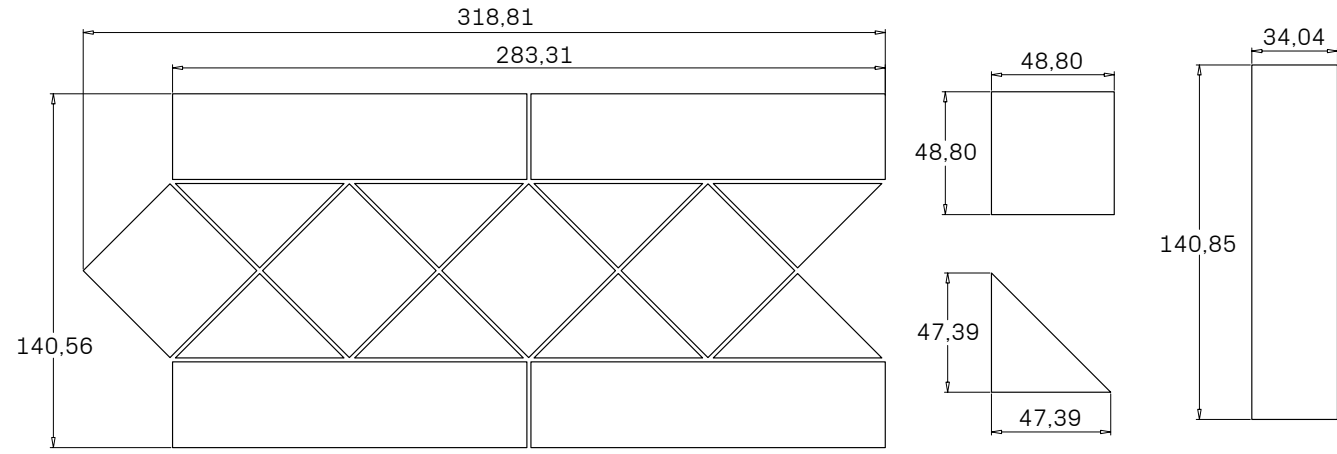

Victorian

Border

Special pieces

Cheshire Border
MIVICHBO
White | Black