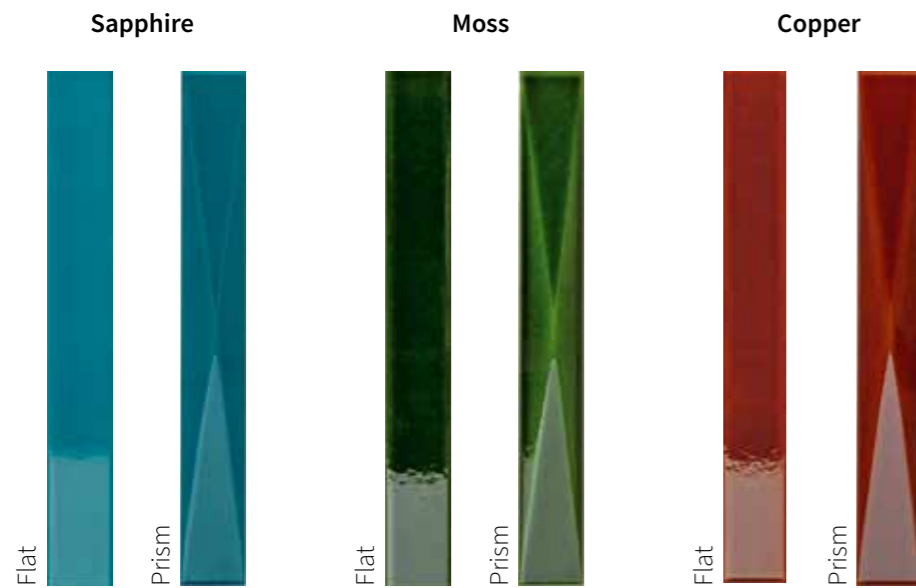

PULSE SUMMARY

4x31,5 cm - 1,5"x12,4" walls only | solo rivestimento
glossy

Flat $\pm$ 8,5 mm
Prism $\pm$ 15 mm
(highest crest)

PULSE PACKAGING | IMBALLI

	BOX | SCATOLA			PALLET		
	PCS | PZ	SQ.MT. | MQ	KG	BOXES | SCATOLE	SQ.MT. | MQ	KG
FLAT 4x31,5 cm glossy 1,5"x12,4"	40	0,50	7,00	120	60,48	860
PRISM 4x31,5 cm glossy 1,5"x12,4"	38	0,48	7,85	120	57,46	970

PLEASE NOTE

The colour variants **Moss** and **Copper** are produced with a craquelé glaze, characterised by tiny surface cracks that contribute to their unique appearance. However, this type of glaze is particularly delicate and may react negatively to acid products or aggressive cleaning agents. It is recommended to use neutral detergents for cleaning, both immediately after laying and for daily maintenance. It is important to avoid the use of anti-limescale products, as they may dull the surface and impair its appearance.

NOTA BENE

Le varianti colore **Moss** e **Copper** sono realizzate con uno smalto craquelé, caratterizzato da piccole crepe superficiali che contribuiscono al loro aspetto unico. Tuttavia, questo tipo di smalto è particolarmente delicato e può reagire negativamente a prodotti acidi o detersivi aggressivi. Per la pulizia, sia subito dopo la posa che per la manutenzione quotidiana, è consigliato utilizzare detersivi neutri. È importante evitare l'uso di prodotti anticalcare, poiché potrebbero opacizzare la superficie e comprometterne l'aspetto.