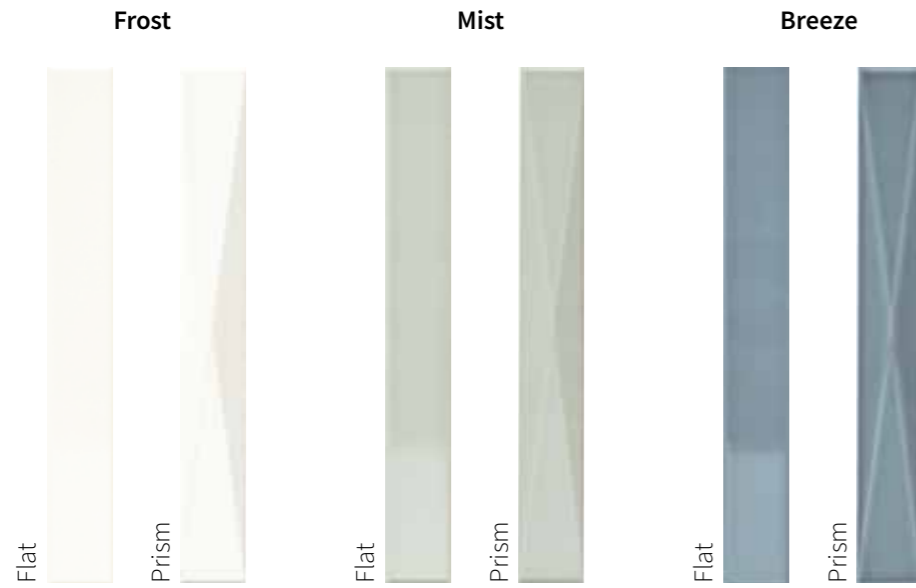

PULSE SUMMARY

4x31,5 cm - 1,5"x12,4" walls only | solo rivestimento
glossy

Flat $\pm$ 8,5 mm
Prism $\pm$ 15 mm
(highest crest)

PULSE PACKAGING | IMBALLI

	BOX | SCATOLA			PALLET		
	PCS | PZ	SQ.MT. | MQ	KG	BOXES | SCATOLE	SQ.MT. | MQ	KG
FLAT 4x31,5 cm glossy 1,5"x12,4"	40	0,50	7,00	120	60,48	860
PRISM 4x31,5 cm glossy 1,5"x12,4"	38	0,48	7,85	120	57,46	970

PLEASE NOTE

The colour variants **Moss** and **Copper** are produced with a craquelé glaze, characterised by tiny surface cracks that contribute to their unique appearance. However, this type of glaze is particularly delicate and may react negatively to acid products or aggressive cleaning agents. It is recommended to use neutral detergents for cleaning, both immediately after laying and for daily maintenance. It is important to avoid the use of anti-limescale products, as they may dull the surface and impair its appearance.

NOTA BENE

Le varianti colore **Moss** e **Copper** sono realizzate con uno smalto craquelé, caratterizzato da piccole crepe superficiali che contribuiscono al loro aspetto unico. Tuttavia, questo tipo di smalto è particolarmente delicato e può reagire negativamente a prodotti acidi o detersivi aggressivi. Per la pulizia, sia subito dopo la posa che per la manutenzione quotidiana, è consigliato utilizzare detersivi neutri. È importante evitare l'uso di prodotti anticalcare, poiché potrebbero opacizzare la superficie e comprometterne l'aspetto.